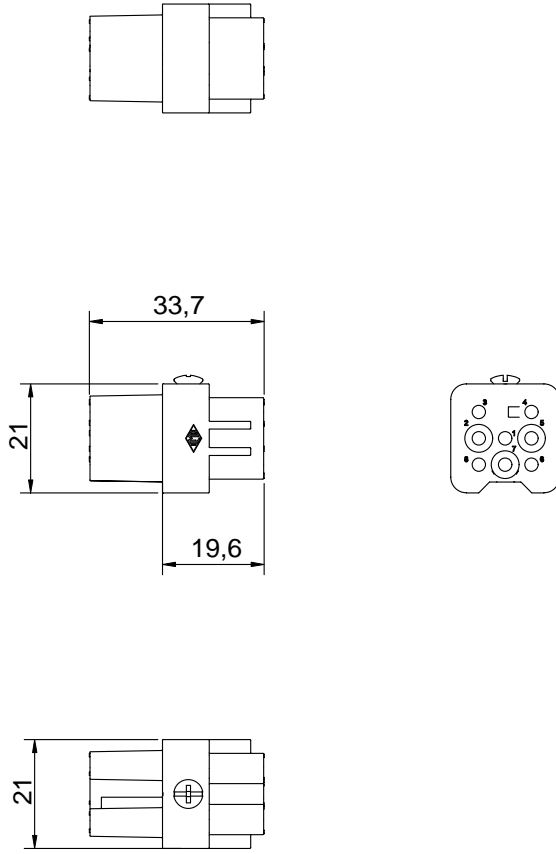

Diritti riservati All rights reserved

Date	29.11.2006	CDF 08	Scale	
Sign.		female insert, crimp, 08P 10A 250V	1:1	