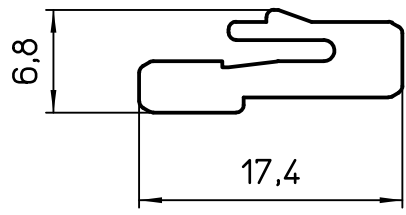

Diritti riservati All rights reserved

①

②

③

④

dimensions in mm  
Date 04/04/12  
Sign. T.Tedeschi

CR KC  
pin code for CJ KF/KM

Scale  
2:1