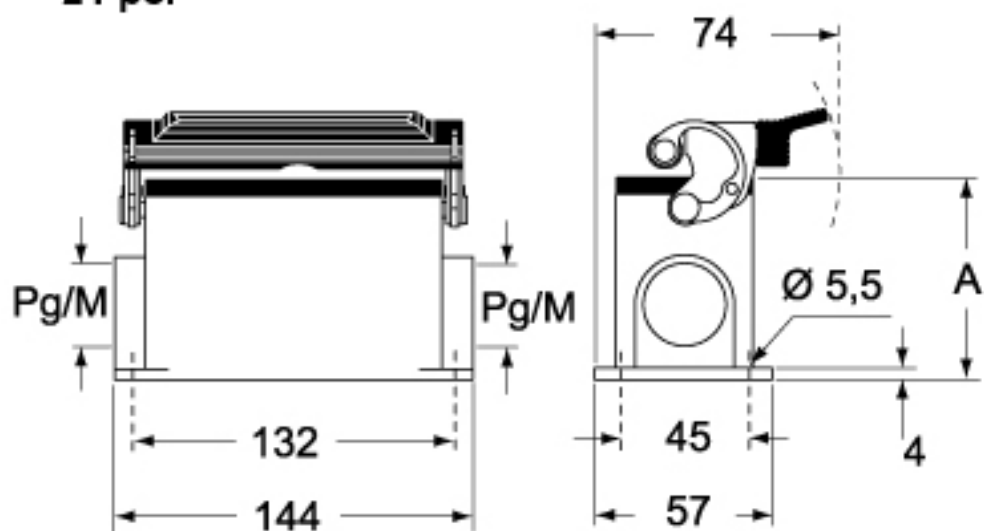

## CHP L CAP L - MHP L MAP L

24-pol

Type	A
CHP L / MHP L	63
CAP L / MAP L	81

Dimensions in mm. Dimensions shown are not binding and may be changed without notice.