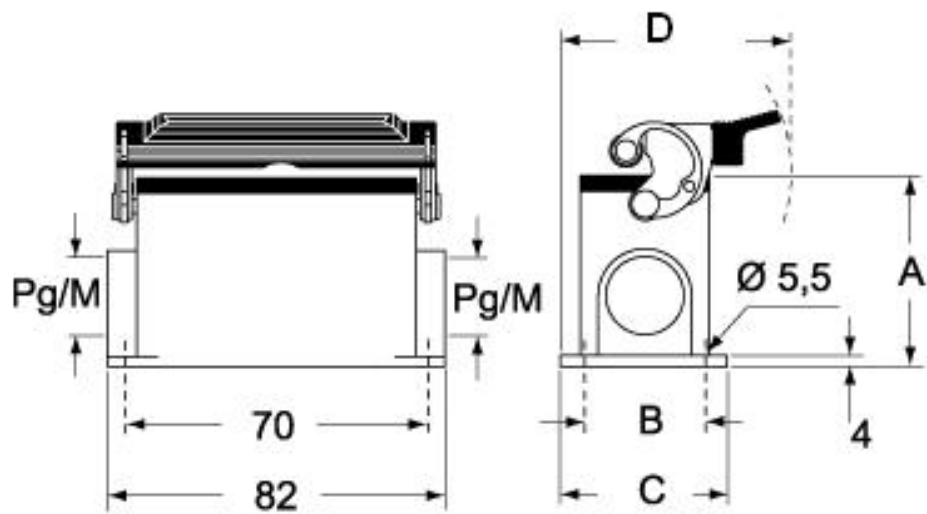

## CHP L CAP L - MHP L MAP L

Type	A	B	C	D
CHP L / MHP L	53	40	52	73,5
CAP L / MAP L	74	45	57	82

Dimensions in mm. Dimensions shown are not binding and may be changed without notice.