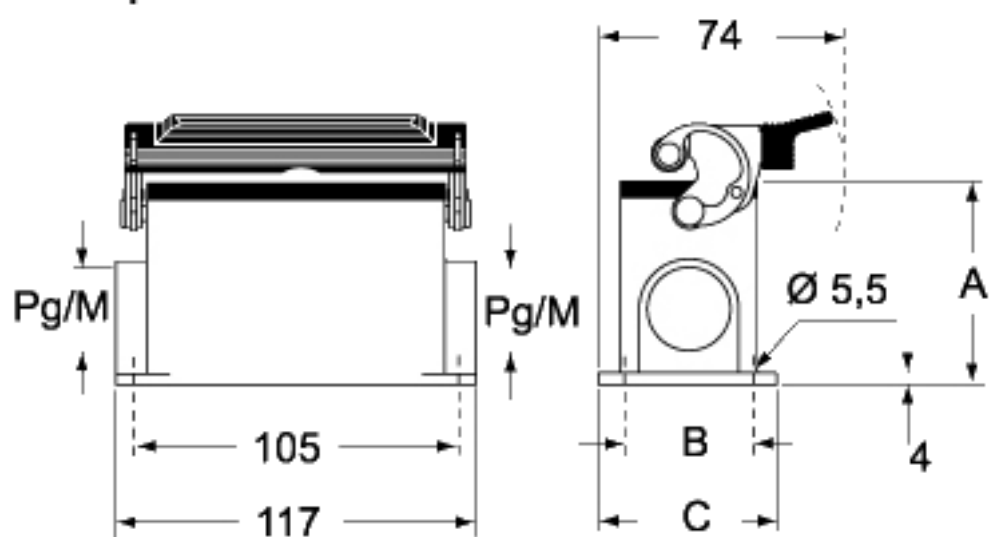

CHP L CAP L - MHP L MAP L

16-pol

Type	A	B	C
CHP L / MHP L	63	45	57
CAP L / MAP L	81	45	57

Dimensions in mm. Dimensions shown are not binding and may be changed without notice.