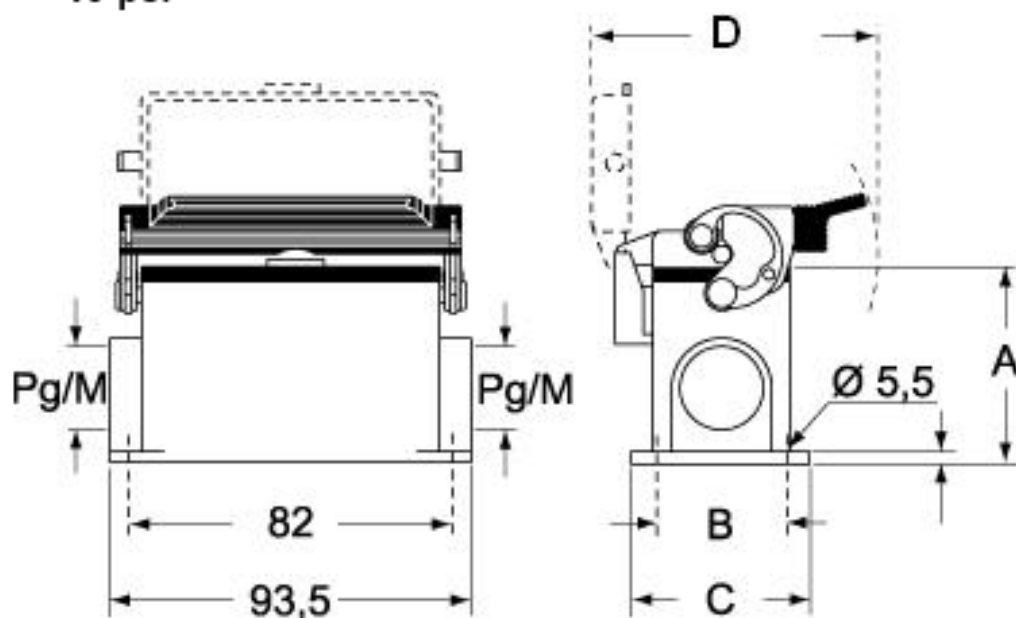

## CHP LS - CAP LS MHP LS - MAP LS

10-pol

Type	A	B	C	D
CHP LS / MHP LS	53	40	52	97
CAP LS / MAP LS	74	45	57	97

Dimensions in mm. Dimensions shown are not binding and may be changed without notice.