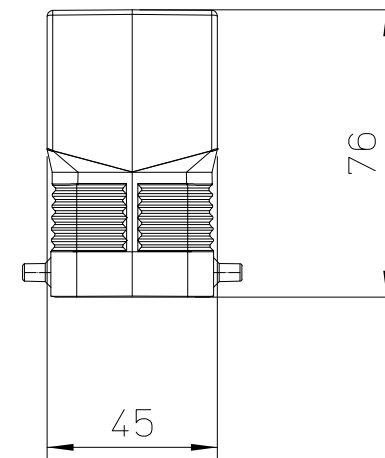

Diritti riservati All rights reserved

dimensions in mm	MFO 24.40	Scale	
Date 26/10/16	Hood, with M40 entry	1:2	
Sign. C. Mainini			