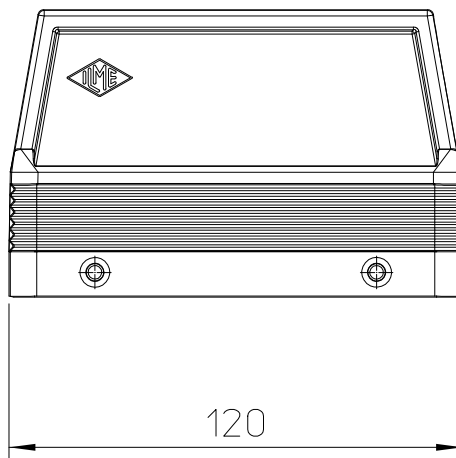

Diritti riservati All rights reserved

dimensions in mm	MFO 24.40	Scale	
Date 26/10/16	Hood, with M40 entry	1:2	
Sign. C. Mainini			