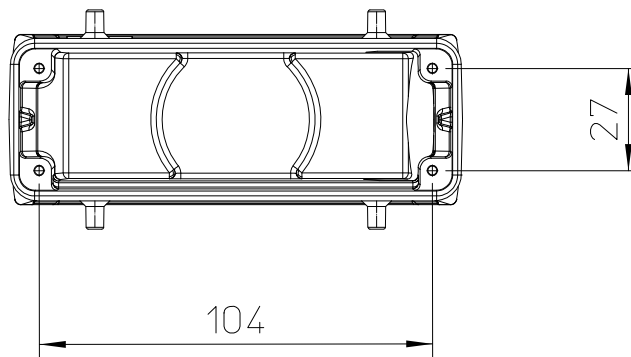

Diritti riservati All rights reserved

dimensions in mm	MFO 24.40	Scale	
Date 26/10/16	Hood, with M40 entry	1:2	
Sign. C. Mainini			