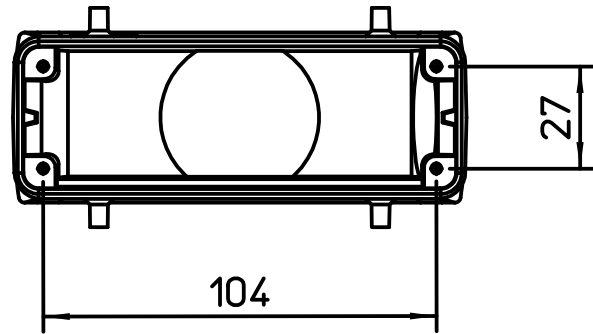

Diritti riservati All rights reserved

dimensions in mm
Date 24/10/17
Sign. D.Cominelli

CFO 24.29  
Hood, with PG29 side entry

Scale  
1:2