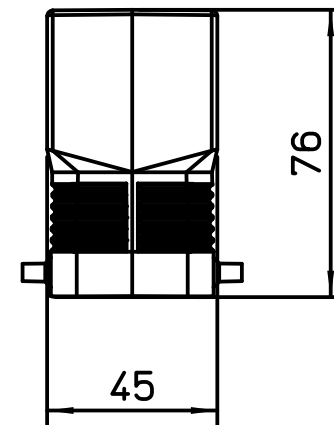

Diritti riservati All rights reserved

dimensions in mm
Date 24/10/17
Sign. D.Cominelli

CFO 24.29  
Hood, with PG29 side entry

Scale  
1:2