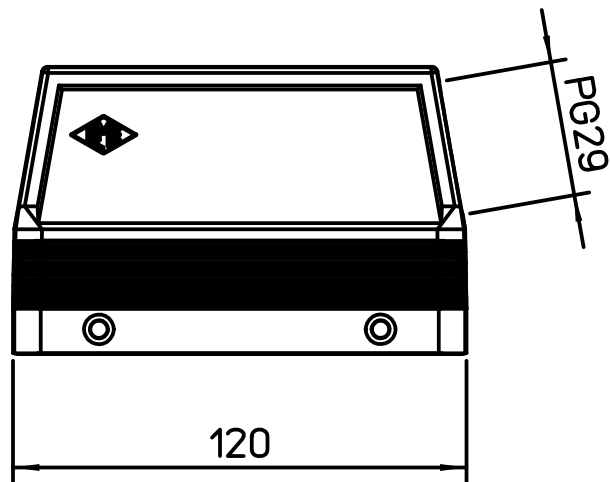

Diritti riservati All rights reserved

dimensions in mm
Date 24/10/17
Sign. D.Cominelli

CFO 24.29  
Hood, with PG29 side entry

Scale  
1:2