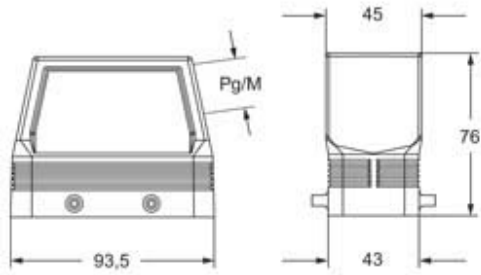

Technical data

IP degree of protection	IP65 without O-Ring gasket, IP66/IP67 with O-Ring gasket
--------------------------------	--

Further technical details

Weight	1,00 g
Operating temperature range (min, max)	-40 °C...+125 °C

Approvals / Standards

Certifications	DNV-GL, BV
-----------------------	------------

General ordering information

EAN13 code	8015747218436
-------------------	---------------

Packaging Information

Packaging length	175,00 mm
Packaging height	195,00 mm
Packaging width	260,00 mm
Packaging volume	8,87 dm ³
Packaging description	Carton box
Packaging quantity	10 Pcs
Packaging EAN code	8015747272551
Sub-packaging description	Plastic packaging
Sub-packaging quantity	5 Pcs
Sub-packaging EAN barcode	8015747272568

Part number

CFO 16.21

Catalogue drawings

Notes

Dimensions shown in mm are not binding and may be changed without notice.
