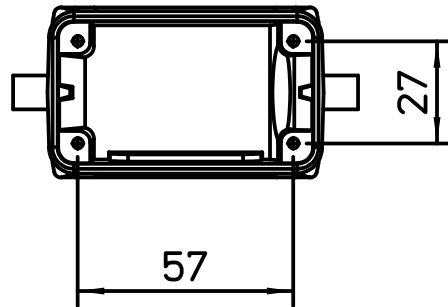

Diritti riservati All rights reserved

dimensions in mm
Date 09/11/17
Sign. D. Cominelli

CFO 10 L21
Hood, with PG21 side entry

Scale
1:2