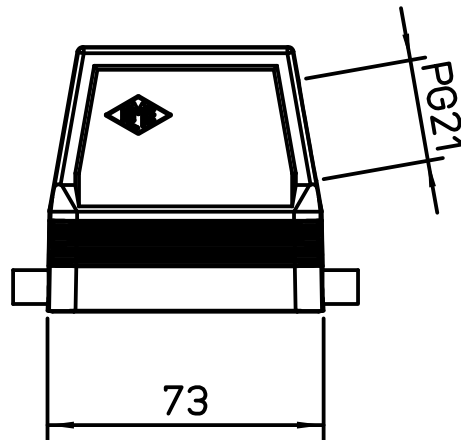

Diritti riservati All rights reserved

dimensions in mm
Date 09/11/17
Sign. D. Cominelli

CFO 10 L21
Hood, with PG21 side entry

Scale
1:2