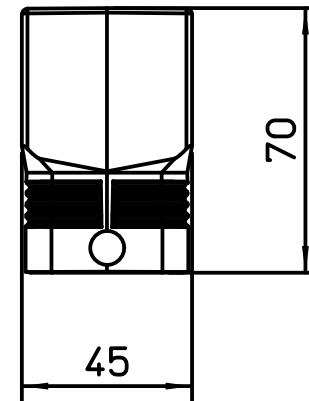

Diritti riservati All rights reserved

dimensions in mm
Date 09/11/17
Sign. D. Cominelli

CFO 10 L21
Hood, with PG21 side entry

Scale
1:2