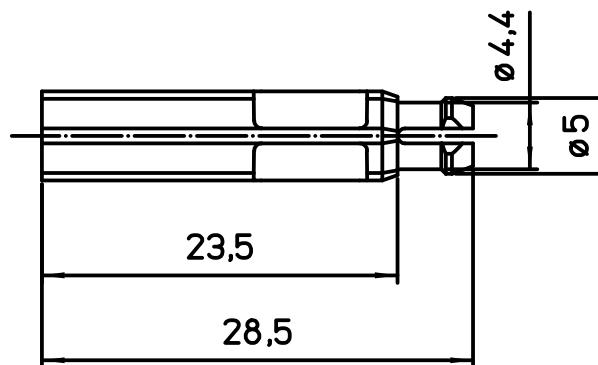

⑥

Date	29/02/16	CR QF07	Scale
Sign.	D.Merati	Coding pin female for CQ 07	2:1