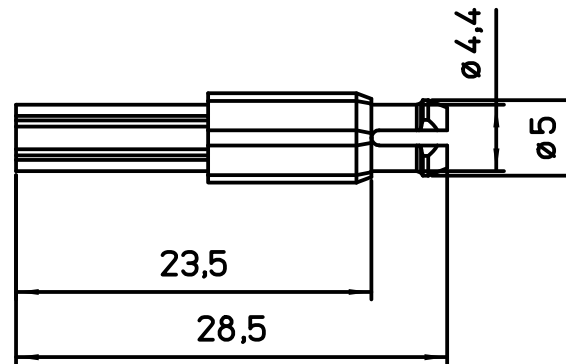

⑥

Date	29/02/16	CR QM07	Scale
Sign.	D.Merati	Coding pin male for CQ 07	2:1