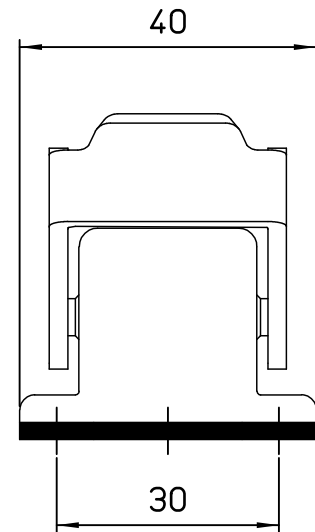

1

2

Panel cut out

A

A

All rights reserved

Diritti riservati

B

B

C

C

REV.	DATE	SIGNATURE	
<b>Dimensions in mm</b>		Simplified representation with dimensions without tolerance	
Original Size A4		CKH 03 IA	Scale 1:1
Date 23/06/20			
Sign. B. Pitasi			

1

2