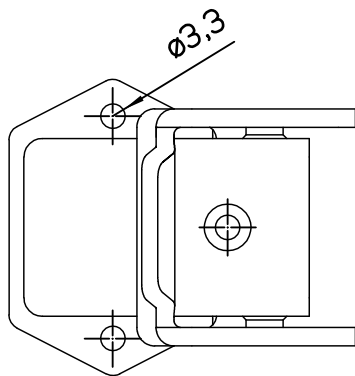

1

2

Panel cut out

A

A

All rights reserved

Diritti riservati

B

B

C

C

REV.	DATE	SIGNATURE	
<b>Dimensions in mm</b>		Simplified representation with dimensions without tolerance	
Original Size A4		CKH 03 IA	Scale 1:1
Date 23/06/20			
Sign. B. Pitasi			

1

2