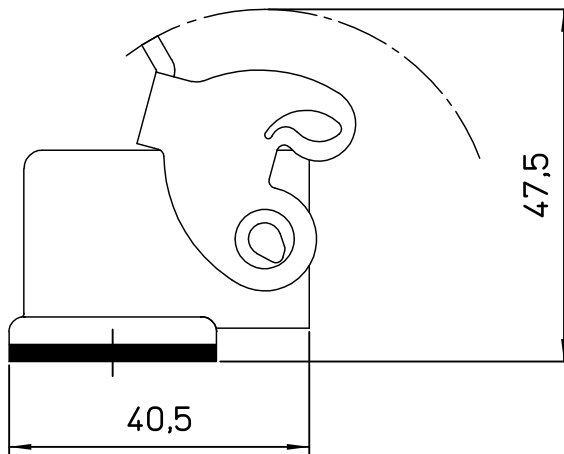

1

2

Panel cut out

A

A

All rights reserved

Diritti riservati

B

B

C

C

REV.	DATE	SIGNATURE	
<b>Dimensions in mm</b>		Simplified representation with dimensions without tolerance	
Original Size A4		CKH 03 IA	Scale 1:1
Date 23/06/20			
Sign. B. Pitasi			

1

2