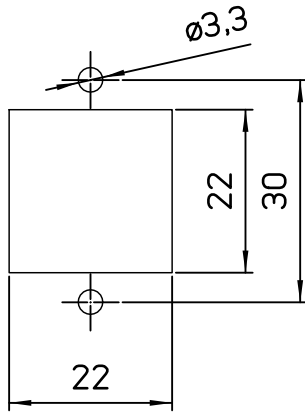

1

2

Panel cut out

A

A

All rights reserved

Diritti riservati

B

B

C

C

REV.	DATE	SIGNATURE	
<b>Dimensions in mm</b>		Simplified representation with dimensions without tolerance	
Original Size A4		CKH 03 IA	Scale 1:1
Date 23/06/20			
Sign. B. Pitasi			

1

2