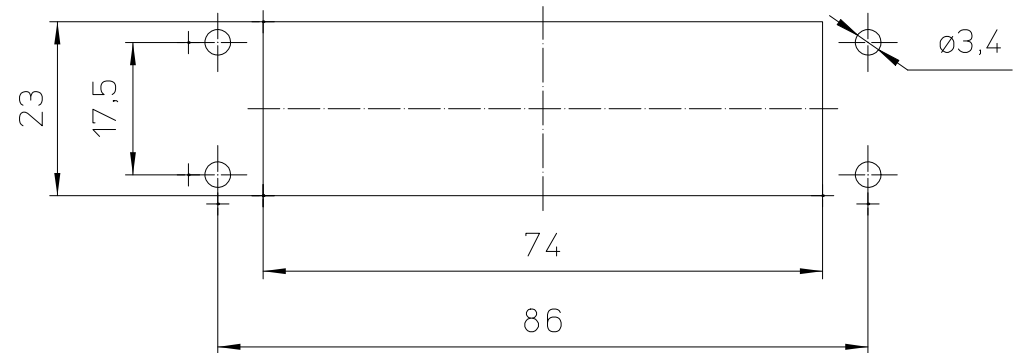

Panel cut-out - scala 1:1

dimensions in mm		CZ7IE 25 L Bulkhead housing, 1 lever - E-XTREME	Scale 1:2	
Date	09/03/17			
Sign.	C. Mainini			