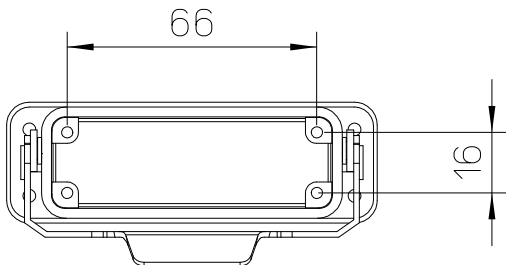

Panel cut-out - scala 1:1

dimensions in mm		CZ7IE 25 L Bulkhead housing, 1 lever - E-XTREME	Scale 1:2	
Date	09/03/17			
Sign.	C. Mainini			