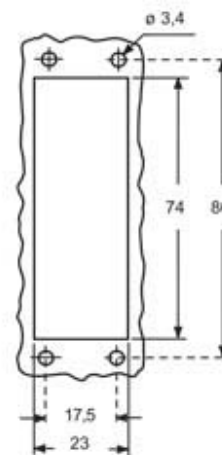

Part number

CZ7IE 25 L

Bulkhead mounting housing, E-Xtreme® CZ7 series, with 1 lever, size "66.16"

Product description

Product type	Bulkhead mounting housing
Series	E-Xtreme® CZ7
Closing type	with 1 lever
Size	size "66.16"

Technical data

IP degree of protection	IP66/IP67/IP69
--------------------------------	----------------

Further technical details

Weight	0,25 g
---------------	--------

General ordering information

EAN13 code	8015747252508
-------------------	---------------

Packaging Information

Packaging length	225,00 mm
Packaging height	155,00 mm
Packaging width	265,00 mm
Packaging volume	9,24 dm ³
Packaging description	Carton box
Packaging quantity	40 Pcs
Packaging EAN code	8015747252515
Sub-packaging description	Plastic packaging
Sub-packaging quantity	5 Pcs
Sub-packaging EAN barcode	8015747252522

Part number

CZ7IE 25 L

Catalogue drawings

Catalogue drawings

Notes

Dimensions shown in mm are not binding and may be changed without notice.