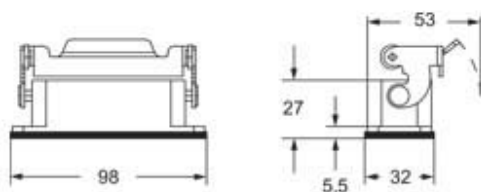

Part number

CZ7IE 25 L

Bulkhead mounting housing, E-Xtreme® CZ7 series, with 1 lever, size "66.16"

Product description

Product type	Bulkhead mounting housing
Series	E-Xtreme® CZ7
Closing type	with 1 lever
Size	size "66.16"

Technical data

IP degree of protection	IP66/IP67/IP69
--------------------------------	----------------

Further technical details

Weight	0,25 g
---------------	--------

General ordering information

EAN13 code	8015747252508
-------------------	---------------

Packaging Information

Packaging length	225,00 mm
Packaging height	155,00 mm
Packaging width	265,00 mm
Packaging volume	9,24 dm ³
Packaging description	Carton box
Packaging quantity	40 Pcs
Packaging EAN code	8015747252515
Sub-packaging description	Plastic packaging
Sub-packaging quantity	5 Pcs
Sub-packaging EAN barcode	8015747252522

Part number

CZ7IE 25 L

Catalogue drawings

Catalogue drawings

Notes

Dimensions shown in mm are not binding and may be changed without notice.