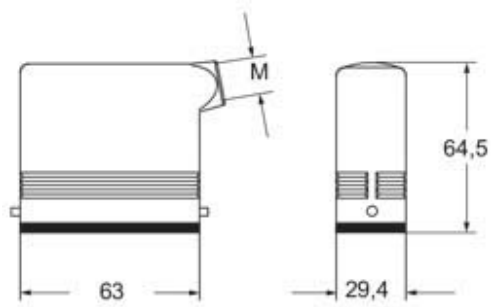

Part number

MZOE 15 L25

Hood, E-Xtreme® CZ7 series, with 2 pegs,
M25 side cable entry, size "49.16"

Product description

Product type	Hood
Series	E-Xtreme® CZ7
Closing type	with 2 pegs
Size	size "49.16"
Cable entry	side cable entry M25

Technical data

IP degree of protection	IP66/IP67/IP69
--------------------------------	----------------

General ordering information

EAN13 code	8015747255165
-------------------	---------------

Part number

MZOE 15 L25

Catalogue drawings

Notes

Dimensions shown in mm are not binding and may be changed without notice.
