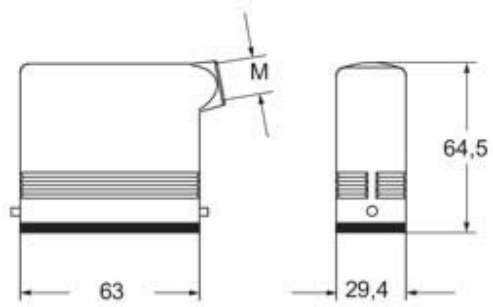

Part number

MZOE 15 L20

Hood, E-Xtreme® CZ7 series, with 2 pegs,
M20 side cable entry, size "49.16"

Product description

Product type	Hood
Series	E-Xtreme® CZ7
Closing type	with 2 pegs
Size	size "49.16"
Cable entry	side cable entry M20

Technical data

IP degree of protection	IP66/IP67/IP69
--------------------------------	----------------

General ordering information

EAN13 code	8015747255158
-------------------	---------------

Part number

MZOE 15 L20

Catalogue drawings

Notes

Dimensions shown in mm are not binding and may be changed without notice.
