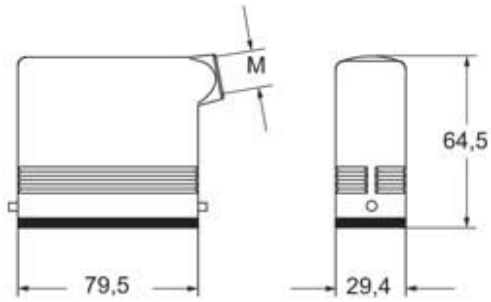

Part number

MZOE 25 L20

Catalogue drawings

Notes

Dimensions shown in mm are not binding and may be changed without notice.