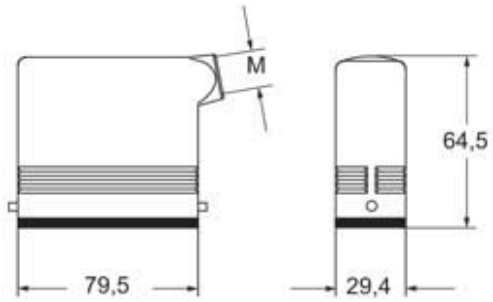

Part number

MZOE 25 L25

Hood, E-Xtreme® CZ7 series, with 2 pegs,
M25 side cable entry, size "66.16"

Product description

Product type	Hood
Series	E-Xtreme® CZ7
Closing type	with 2 pegs
Size	size "66.16"
Cable entry	side cable entry M25

Technical data

IP degree of protection	IP66/IP67/IP69
--------------------------------	----------------

Further technical details

Weight	1,00 g
---------------	--------

General ordering information

EAN13 code	8015747255189
-------------------	---------------

Packaging Information

Packaging length	175,00 mm
Packaging height	135,00 mm
Packaging width	130,00 mm
Packaging volume	3,07 dm ³
Packaging description	Carton box
Packaging quantity	10 Pcs
Packaging EAN code	8015747272919
Sub-packaging description	Plastic packaging
Sub-packaging quantity	5 Pcs
Sub-packaging EAN barcode	8015747272926

Part number

MZOE 25 L25

Catalogue drawings

Notes

Dimensions shown in mm are not binding and may be changed without notice.
