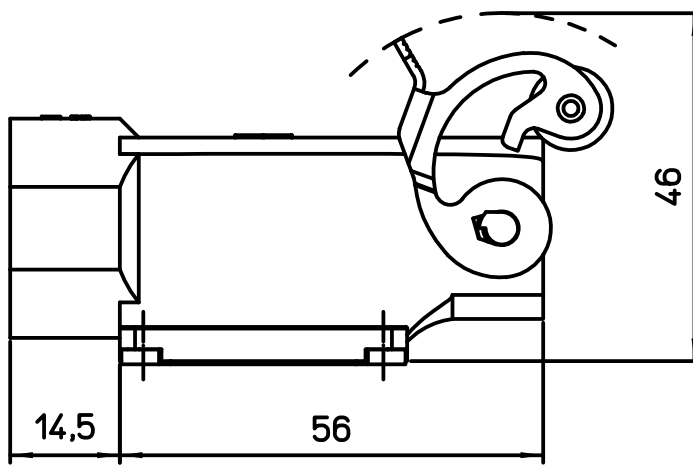

Diritti riservati All rights reserved

dimensions in mm	MKAX IAP25	Scale	
Date 17/07/17	Metal angled bulkhead housing, stainless steel lever, M25	1:1	
Sign. Radice			