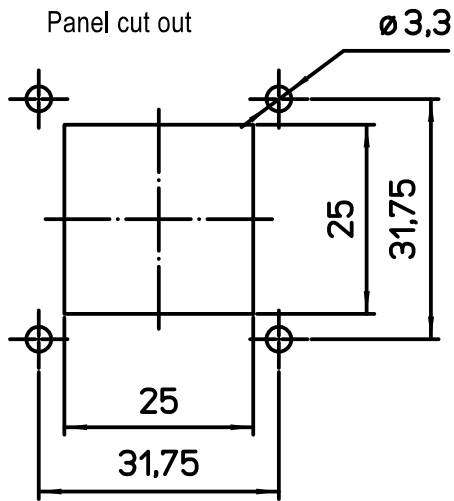

Diritti riservati All rights reserved

dimensions in mm	MKAX IAP25	Scale	
Date 17/07/17	Metal angled bulkhead housing, stainless steel lever, M25	1:1	
Sign. Radice			