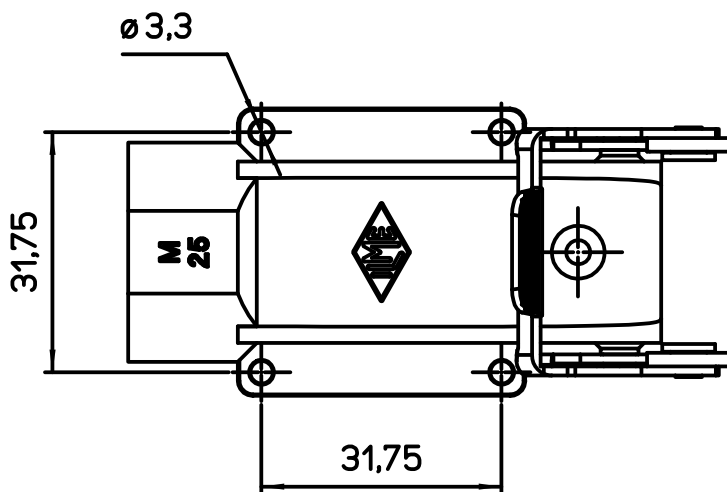

Diritti riservati All rights reserved

dimensions in mm	MKAX IAP25	Scale	
Date 17/07/17	Metal angled bulkhead housing, stainless steel lever, M25	1:1	
Sign. Radice			