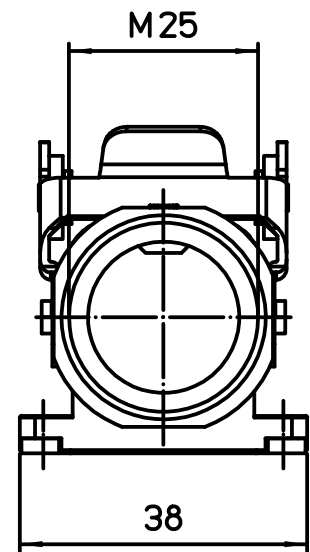

Diritti riservati All rights reserved

dimensions in mm	MKAX IAP25	Scale	
Date 17/07/17	Metal angled bulkhead housing, stainless steel lever, M25	1:1	
Sign. Radice			