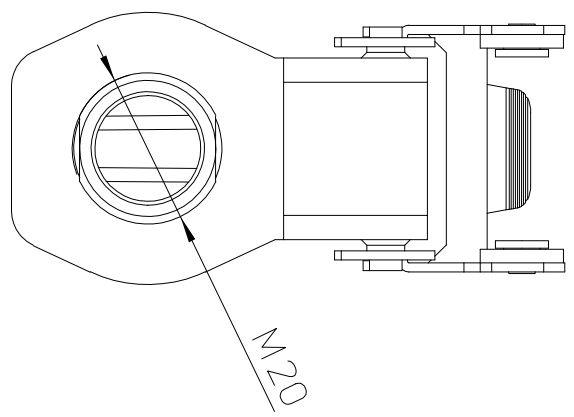

Diritti riservati All rights reserved

dimensions in mm
Date 09/03/17
Sign. C. Mainini

MKAXE IAF20
Angled Bulkhead housing, 1 lever M20

Scale
1:1