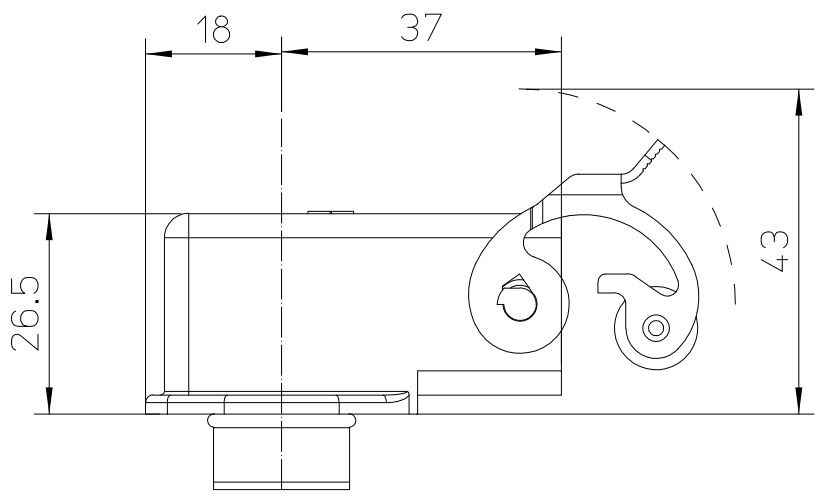

Diritti riservati All rights reserved

dimensions in mm
Date 09/03/17
Sign. C. Mainini

MKAXE IAF20
Angled Bulkhead housing, 1 lever M20

Scale
1:1