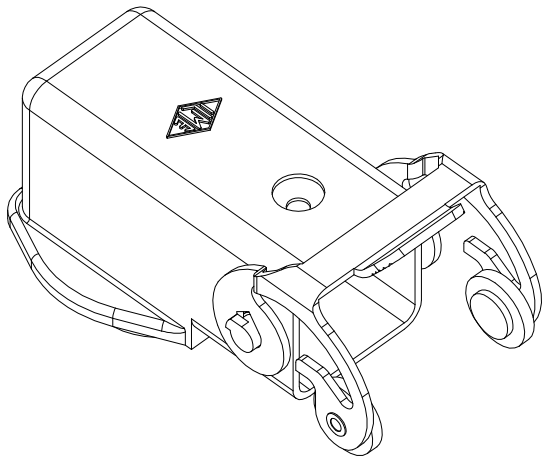

Diritti riservati All rights reserved

dimensions in mm
Date 09/03/17
Sign. C. Mainini

MKAXE IAF20
Angled Bulkhead housing, 1 lever M20

Scale
1:1