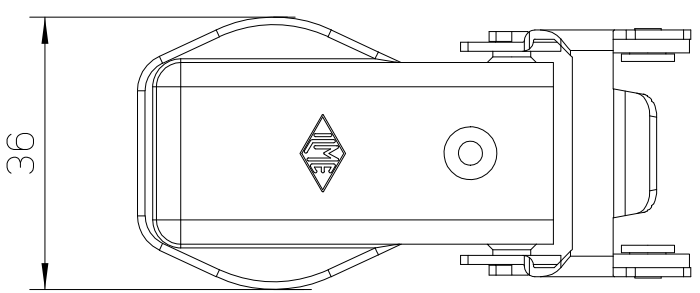

Diritti riservati All rights reserved

dimensions in mm
Date 09/03/17
Sign. C. Mainini

MKAXE IAF20
Angled Bulkhead housing, 1 lever M20

Scale
1:1