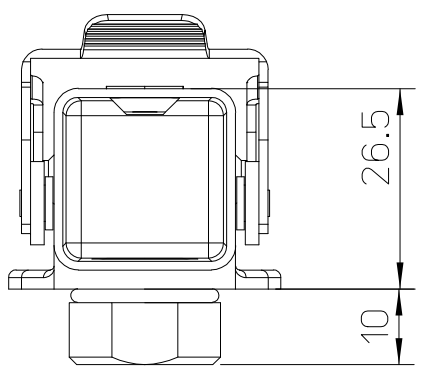

Diritti riservati All rights reserved

dimensions in mm
Date 09/03/17
Sign. C. Mainini

MKAXE IAF20
Angled Bulkhead housing, 1 lever M20

Scale
1:1