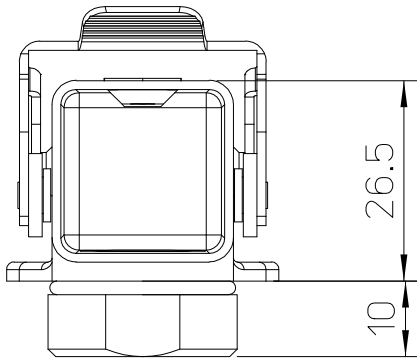

Diritti riservati All rights reserved

panel cut out

dimensions in mm
Date 09/03/17
Sign. C. Mainini

MKAXE IAF25
Angled bulkhead housing, 1 lever M25

Scale
1:1