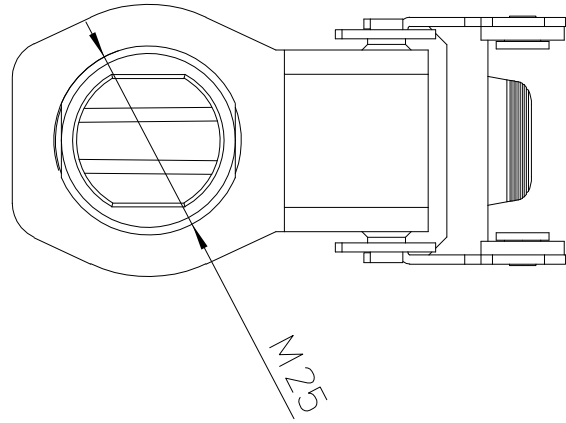

Diritti riservati All rights reserved

panel cut out

dimensions in mm
Date 09/03/17
Sign. C. Mainini

MKAXE IAF25
Angled bulkhead housing, 1 lever M25

Scale
1:1