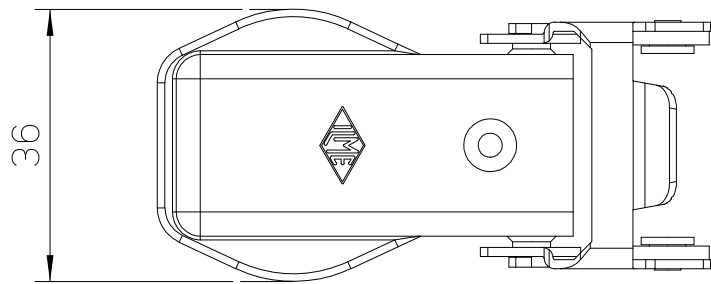

Diritti riservati All rights reserved

panel cut out

dimensions in mm
Date 09/03/17
Sign. C. Mainini

MKAXE IAF25
Angled bulkhead housing, 1 lever M25

Scale
1:1