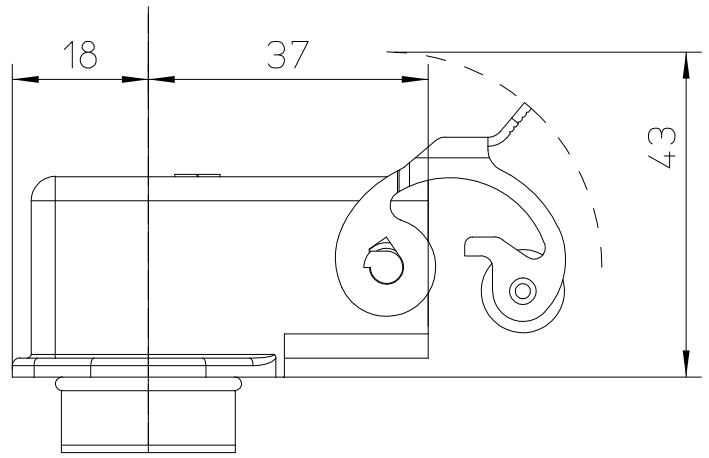

Diritti riservati All rights reserved

panel cut out

dimensions in mm
Date 09/03/17
Sign. C. Mainini

MKAXE IAF25
Angled bulkhead housing, 1 lever M25

Scale
1:1