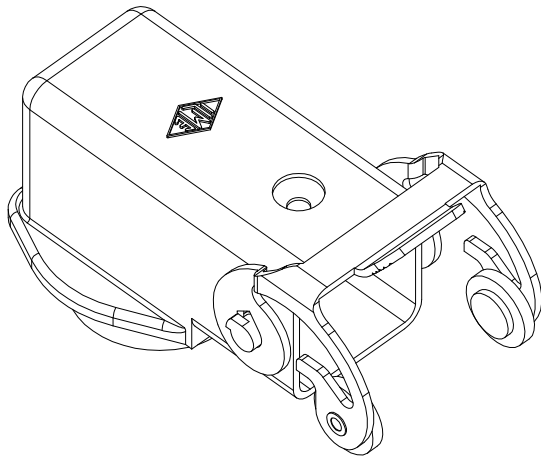

Diritti riservati All rights reserved

panel cut out

dimensions in mm
Date 09/03/17
Sign. C. Mainini

MKAXE IAF25
Angled bulkhead housing, 1 lever M25

Scale
1:1