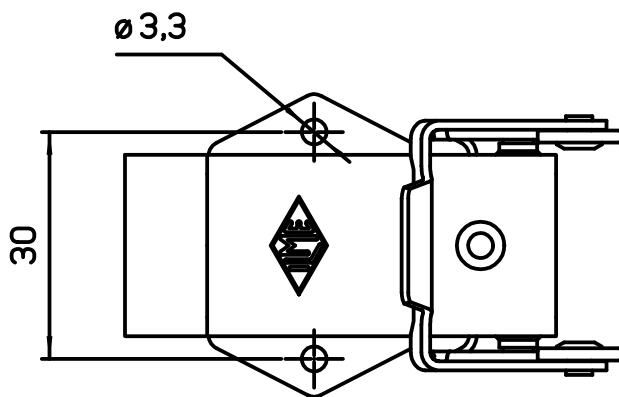

Diritti riservati All rights reserved

dimensions in mm	MKAXE AP20	Scale	
Date 04/08/20	Metal angled bulkhead housing, stainless steel lever, M20 - E-Xtreme	1:1	
Sign. D.Cominelli			