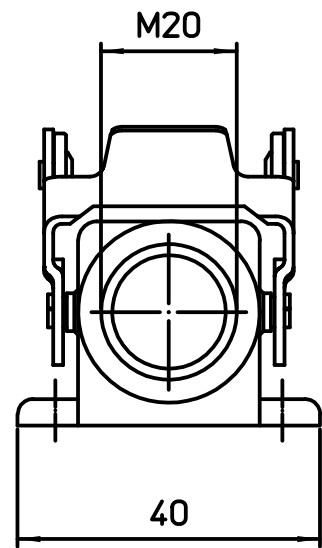

Diritti riservati All rights reserved

dimensions in mm	MKAXE AP20	Scale	
Date 04/08/20	Metal angled bulkhead housing, stainless steel lever, M20 - E-Xtreme	1:1	
Sign. D.Cominelli			