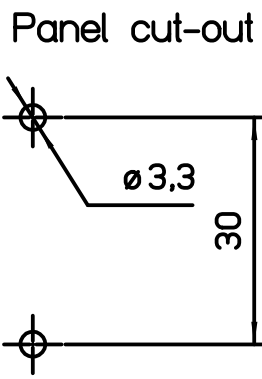

Diritti riservati All rights reserved

dimensions in mm	MKAXE AP20	Scale	
Date 04/08/20	Metal angled bulkhead housing, stainless steel lever, M20 - E-Xtreme	1:1	
Sign. D.Cominelli			