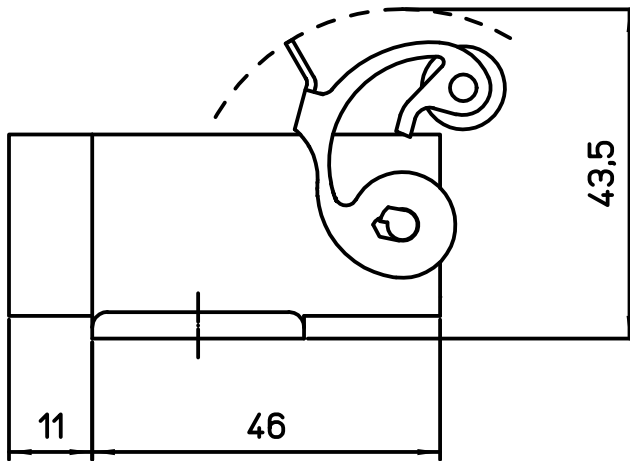

Diritti riservati All rights reserved

dimensions in mm	MKAXE AP20	Scale	
Date 04/08/20	Metal angled bulkhead housing, stainless steel lever, M20 - E-Xtreme	1:1	
Sign. D.Cominelli			