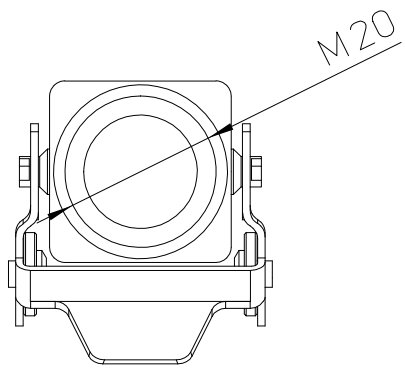

Diritti riservati All rights reserved

dimensions in mm	MKAXE VG20 Metal hood stainless steel lever top entry M20 - E-Xtreme	Scale	
Date 28/03/17		1:1	
Sign. C. Mainini			