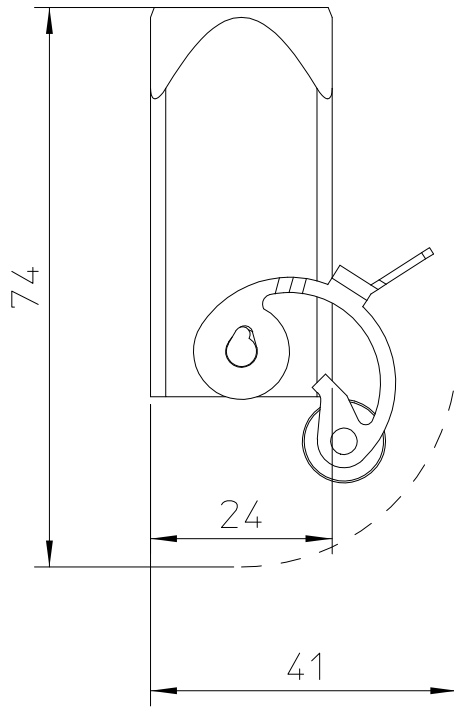

Diritti riservati All rights reserved

dimensions in mm	MKAXE VG20 Metal hood stainless steel lever top entry M20 - E-Xtreme	Scale	
Date 28/03/17		1:1	
Sign. C. Mainini			