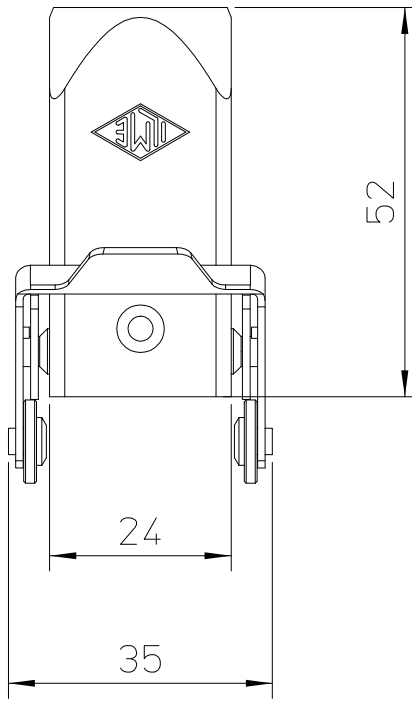

Diritti riservati All rights reserved

dimensions in mm	MKAXE VG20 Metal hood stainless steel lever top entry M20 - E-Xtreme	Scale	
Date 28/03/17		1:1	
Sign. C. Mainini			