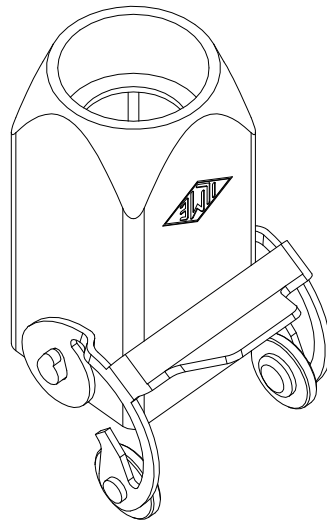

Diritti riservati All rights reserved

dimensions in mm	MKAXE VG20 Metal hood stainless steel lever top entry M20 - E-Xtreme	Scale	
Date 28/03/17		1:1	
Sign. C. Mainini			