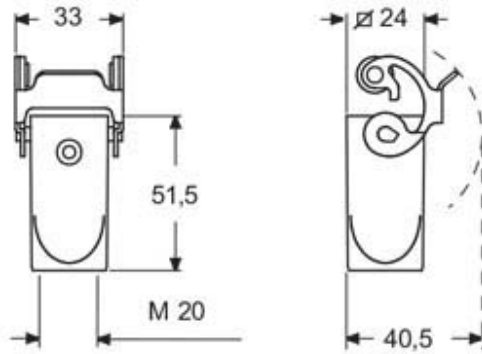

Part number

MKAXE VG20

Hood, E-Xtreme® C-TYPE series, with 1 lever, M20 top cable entry, size "21.21"

Product description

Product type	Hood
Series	E-Xtreme® C-TYPE
Closing type	with 1 lever
Size	size "21.21"
Cable entry	top cable entry M20

Technical data

IP degree of protection	IP44, IP66/IP67/IP69 with CKR 65 (D)
--------------------------------	--------------------------------------

General ordering information

EAN13 code	8015747255080
-------------------	---------------

Packaging Information

Sub-packaging length	185,00 mm
Sub-packaging height	40,00 mm
Sub-packaging width	155,00 mm
Sub-packaging volume	1,15 dm ³
Sub-packaging description	Carton box
Sub-packaging quantity	10 Pcs
Sub-packaging EAN barcode	8015747257305

Part number

MKAXE VG20

Catalogue drawings

Notes

Dimensions shown in mm are not binding and may be changed without notice.
