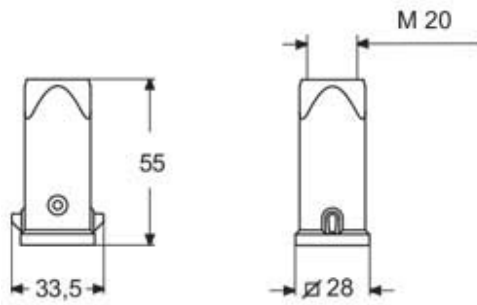

Technical data

IP degree of protection	IP44, IP66/IP67/IP69 with CKR 65 (D)
--------------------------------	--------------------------------------

Further technical details

Weight	25,00 g
---------------	---------

General ordering information

EAN13 code	8015747239059
-------------------	---------------

Packaging Information

Sub-packaging length	185,00 mm
Sub-packaging height	40,00 mm
Sub-packaging width	155,00 mm
Sub-packaging weight	0,25 kg
Sub-packaging volume	1,15 dm ³
Sub-packaging description	Carton box
Sub-packaging quantity	10 Pcs
Sub-packaging EAN barcode	8015747239066

Part number

MKAE V20

Catalogue drawings

Notes

Dimensions shown in mm are not binding and may be changed without notice.
