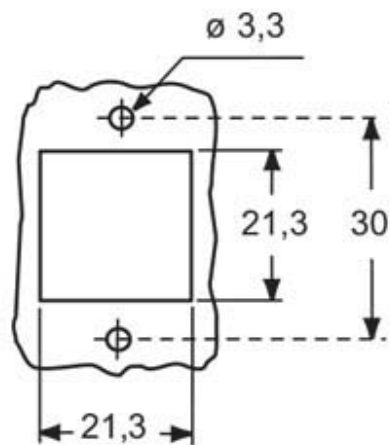

#### Packaging Information

<b>Packaging weight</b>	3,90 kg
<b>Packaging volume</b>	11,24 dm <sup>3</sup>
<b>Packaging description</b>	Carton box
<b>Packaging quantity</b>	100 Pcs
<b>Packaging EAN code</b>	8015747260206
<b>Sub-packaging length</b>	185,00 mm
<b>Sub-packaging height</b>	40,00 mm
<b>Sub-packaging width</b>	155,00 mm
<b>Sub-packaging weight</b>	0,39 kg
<b>Sub-packaging volume</b>	1,15 dm <sup>3</sup>
<b>Sub-packaging description</b>	Carton box
<b>Sub-packaging quantity</b>	10 Pcs
<b>Sub-packaging EAN barcode</b>	8015747239479

Part number

## Notes

Dimensions shown in mm are not binding and may be changed without notice.