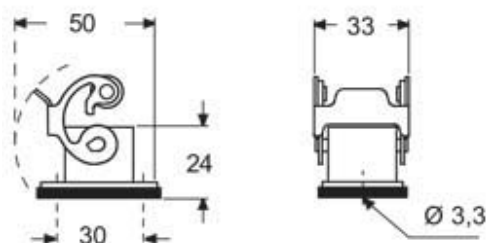

Part number

CKAXE 03 I

Catalogue drawings