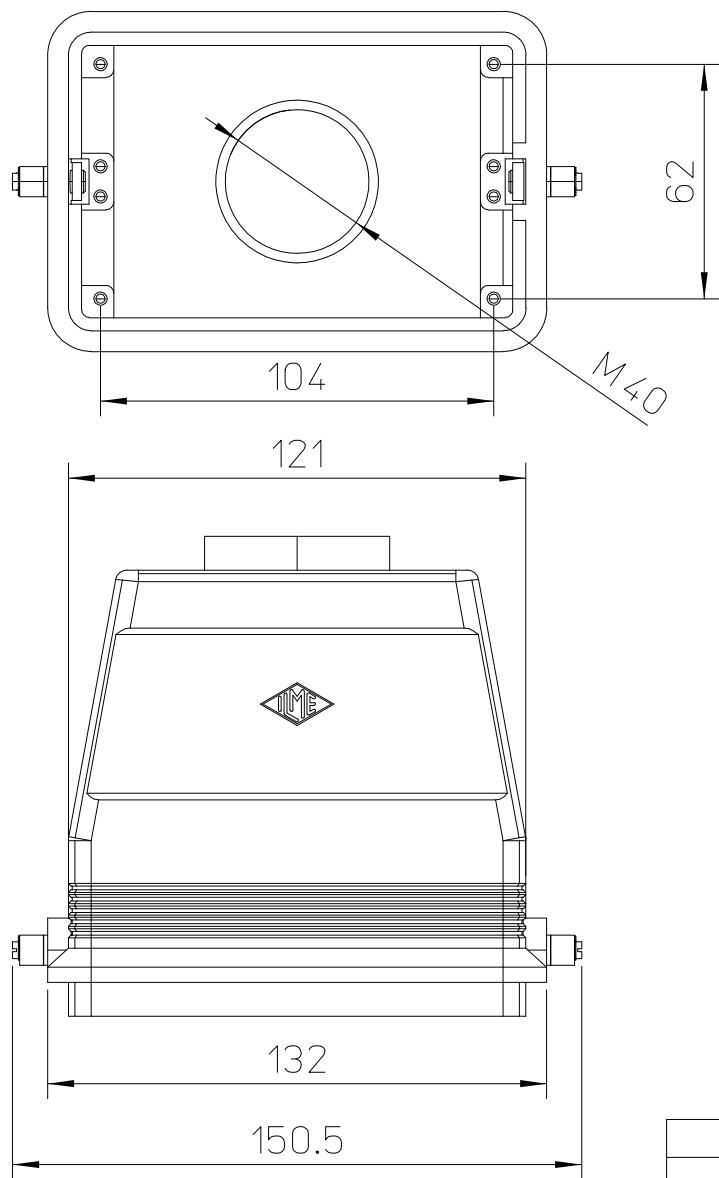

Diritti riservati All rights reserved

dimensions in mm	MHVE 48 L40	Scale	
Date 28/03/17	Hood, with entry M40 - E-XTREME	1:2	
Sign. C. Mainini			