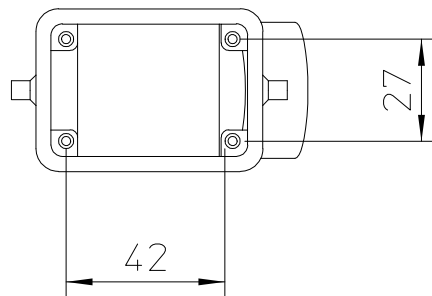

Diritti riservati All rights reserved

dimensions in mm		MAOE 06 L32 Hood, with entry M32 - E-XTREME	Scale 1:2
Date	10/03/17		
Sign.	C. Mainini		
			