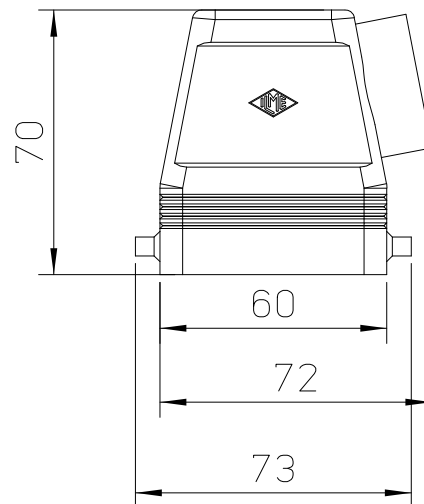

Diritti riservati All rights reserved

dimensions in mm		MAOE 06 L32 Hood, with entry M32 - E-XTREME	Scale 1:2
Date	10/03/17		
Sign.	C. Mainini		
			