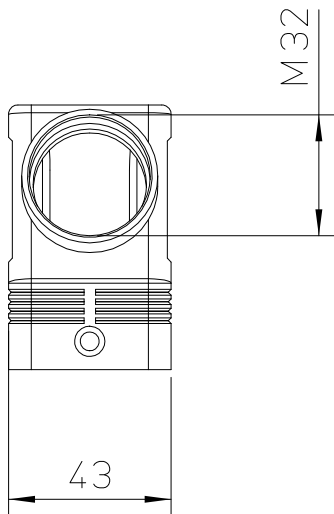

Diritti riservati All rights reserved

dimensions in mm		MAOE 06 L32 Hood, with entry M32 - E-XTREME	Scale 1:2
Date	10/03/17		
Sign.	C. Mainini		
			