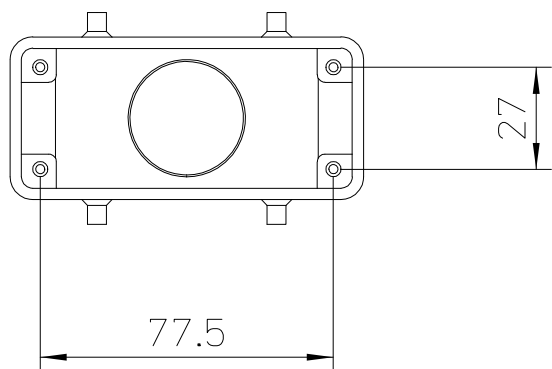

Diritti riservati All rights reserved

<b>dimensions in mm</b>		<b>MAVE 16.32</b> Hood, with entry M32 - E-XTREME	<b>Scale</b> 1:2
<b>Date</b>	10/03/17		
<b>Sign.</b>	C. Mainini		