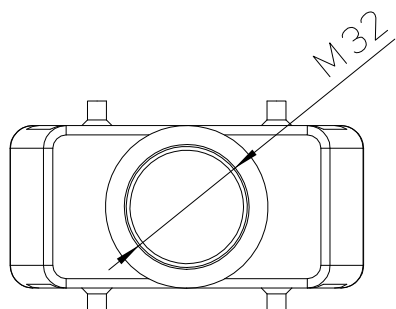

Diritti riservati All rights reserved

<b>dimensions in mm</b>		<b>MAVE 16.32</b> Hood, with entry M32 - E-XTREME	<b>Scale</b> 1:2
<b>Date</b>	10/03/17		
<b>Sign.</b>	C. Mainini		