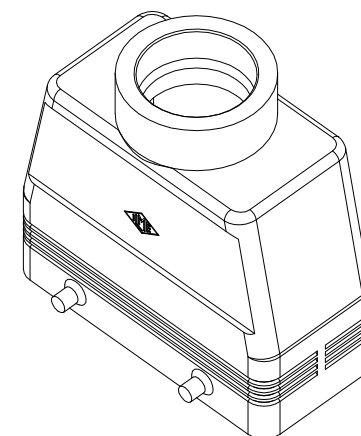

Diritti riservati All rights reserved

<b>dimensions in mm</b>		<b>MAVE 16.32</b> Hood, with entry M32 - E-XTREME	<b>Scale</b> 1:2
<b>Date</b>	10/03/17		
<b>Sign.</b>	C. Mainini		