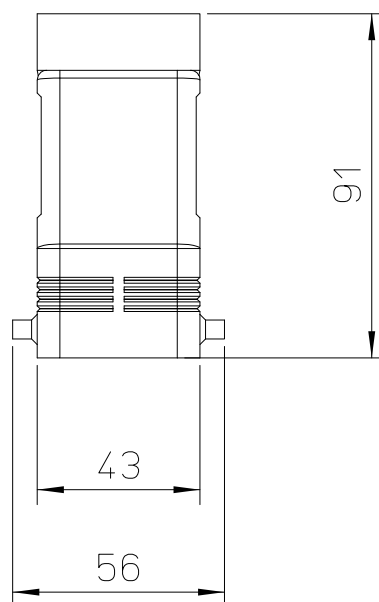

Diritti riservati All rights reserved

<b>dimensions in mm</b>		<b>MAVE 16.32</b> Hood, with entry M32 - E-XTREME	<b>Scale</b> 1:2
<b>Date</b>	10/03/17		
<b>Sign.</b>	C. Mainini		