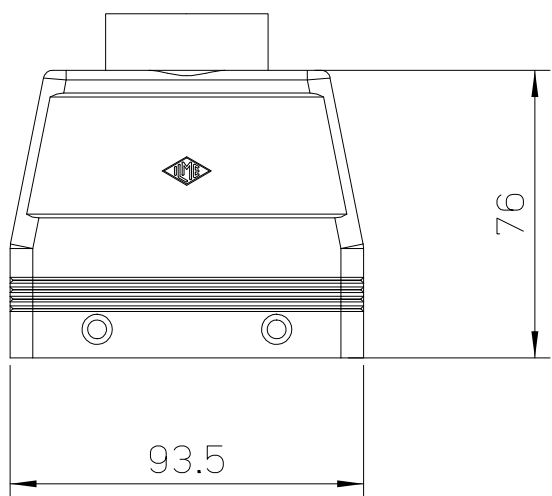

Diritti riservati All rights reserved

<b>dimensions in mm</b>		<b>MAVE 16.32</b> Hood, with entry M32 - E-XTREME	<b>Scale</b> 1:2
<b>Date</b>	10/03/17		
<b>Sign.</b>	C. Mainini		