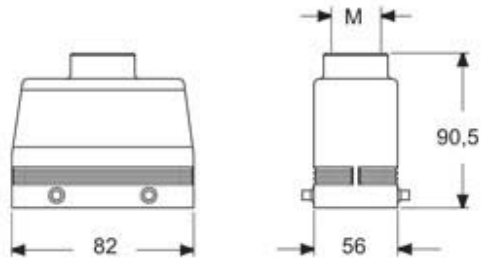

Part number

MAVE 50.32

Hood, E-Xtreme® C-TYPE series, with 4 pegs, M32 top cable entry, size "66.40", high construction

Product description

Product type	hood
Series	E-Xtreme® C-TYPE
Closing type	with 4 pegs
Size	size "66.40"
Cable entry	top cable entry M32
Specification	high construction

Technical data

IP degree of protection	IP66/IP69
--------------------------------	-----------

General ordering information

EAN13 code	8015747254403
-------------------	---------------

Part number

MAVE 50.32

Catalogue drawings

Notes

Dimensions shown in mm are not binding and may be changed without notice.
