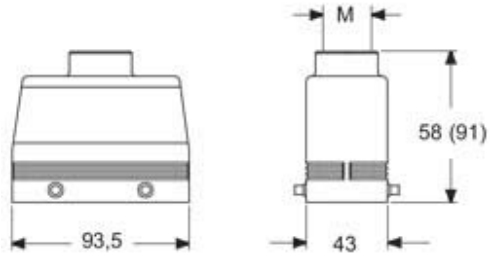

Part number

MAVE 16.32

Catalogue drawings

Notes

Dimensions shown in mm are not binding and may be changed without notice.