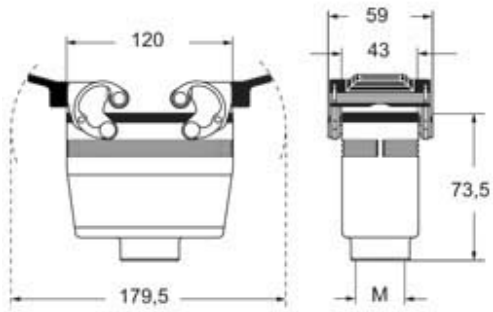

Part number

MAVE 24 G32

Catalogue drawings

Notes

Dimensions shown in mm are not binding and may be changed without notice.