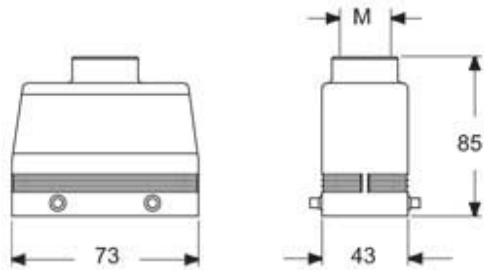

Part number

MAVE 10.32

Hood, E-Xtreme® C-TYPE series, with 4 pegs, M32 top cable entry, size "57.27", high construction

Product description

Product type	hood
Series	E-Xtreme® C-TYPE
Closing type	with 4 pegs
Size	size "57.27"
Cable entry	top cable entry M32
Specification	high construction

Technical data

IP degree of protection	IP66/IP69
--------------------------------	-----------

Further technical details

Weight	1,00 g
---------------	--------

General ordering information

EAN13 code	8015747254335
-------------------	---------------

Packaging Information

Packaging length	285,00 mm
Packaging height	170,00 mm
Packaging width	190,00 mm
Packaging volume	9,21 dm ³
Packaging description	Carton box
Packaging quantity	10 Pcs
Packaging EAN code	8015747269452
Sub-packaging description	Plastic packaging
Sub-packaging quantity	5 Pcs
Sub-packaging EAN barcode	8015747269469

Part number

MAVE 10.32

Catalogue drawings

Notes

Dimensions shown in mm are not binding and may be changed without notice.
