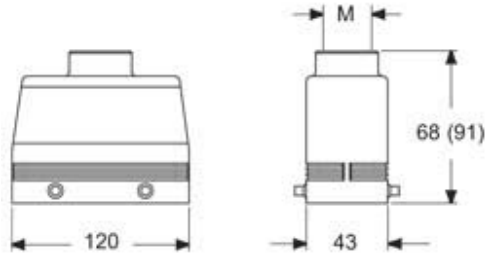

Technical data

IP degree of protection	IP66/IP69
--------------------------------	-----------

Further technical details

Weight	273,00 g
---------------	----------

General ordering information

EAN13 code	8015747254380
-------------------	---------------

Packaging Information

Packaging length	245,00 mm
Packaging height	165,00 mm
Packaging width	215,00 mm
Packaging weight	2,73 kg
Packaging volume	8,69 dm ³
Packaging description	Carton box
Packaging quantity	10 Pcs
Packaging EAN code	8015747268738
Sub-packaging weight	1,37 kg
Sub-packaging description	Plastic packaging
Sub-packaging quantity	5 Pcs
Sub-packaging EAN barcode	8015747268745

Part number

MAVE 24.32

Catalogue drawings

Notes

Dimensions shown in mm are not binding and may be changed without notice.
