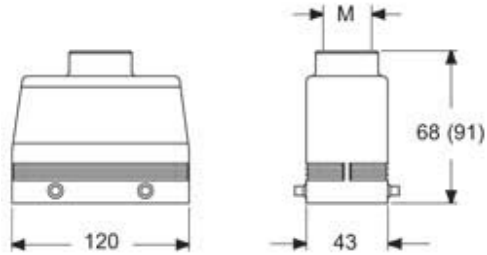

Part number

MAVE 24.40

Catalogue drawings

Notes

Dimensions shown in mm are not binding and may be changed without notice.