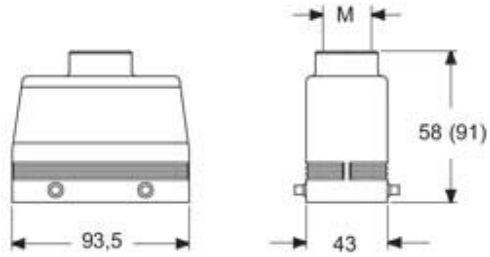

Part number

MAVE 16.40

Hood, E-Xtreme® C-TYPE series, with 4 pegs, M40 top cable entry, size "77.27", high construction

Product description

Product type	hood
Series	E-Xtreme® C-TYPE
Closing type	with 4 pegs
Size	size "77.27"
Cable entry	top cable entry M40
Specification	high construction

Technical data

IP degree of protection	IP66/IP69
--------------------------------	-----------

General ordering information

EAN13 code	8015747254366
-------------------	---------------

Part number

MAVE 16.40

Catalogue drawings

Notes

Dimensions shown in mm are not binding and may be changed without notice.
