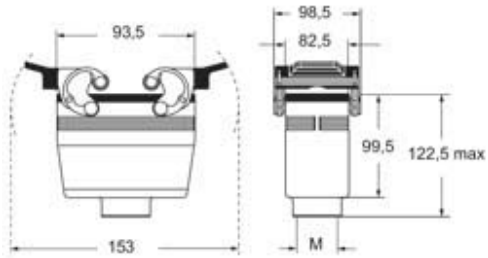

Part number

MHVE 32 G40

Hood, E-Xtreme® C-TYPE series, with 2 levers,
M40 top cable entry, size "77.62"

Product description

Product type	hood
Series	E-Xtreme® C-TYPE
Closing type	with 2 levers
Size	size "77.62"
Cable entry	top cable entry M40

Technical data

IP degree of protection	IP66/IP69
--------------------------------	-----------

General ordering information

EAN13 code	8015747255011
-------------------	---------------

Part number

MHVE 32 G40

Catalogue drawings

Notes

Dimensions shown in mm are not binding and may be changed without notice.
