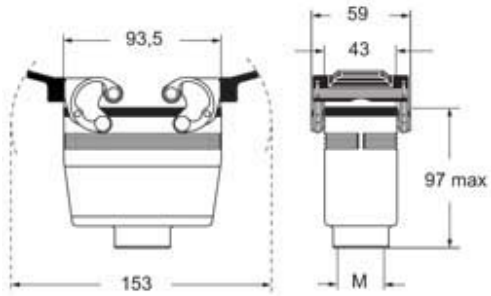

Part number

MAVE 16 G32

Catalogue drawings

Notes

Dimensions shown in mm are not binding and may be changed without notice.