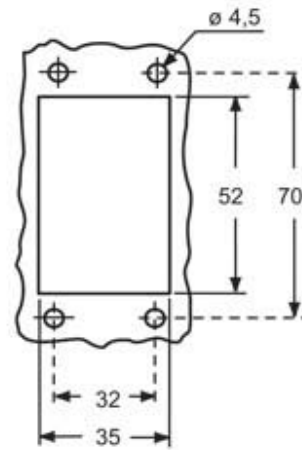

Part number

CHIE 06 L

Bulkhead mounting housing, E-Xtreme® C-TYPE series, with 1 lever, size "44.27"

Product description

Product type	Bulkhead mounting housing
Series	E-Xtreme® C-TYPE
Closing type	with 1 lever
Size	size "44.27"

Technical data

IP degree of protection	IP66/IP69
--------------------------------	-----------

Further technical details

Weight	113,25 g
---------------	----------

General ordering information

EAN13 code	8015747223225
-------------------	---------------

Part number

CHIE 06 L

Catalogue drawings

Catalogue drawings

Notes

Dimensions shown in mm are not binding and may be changed without notice.