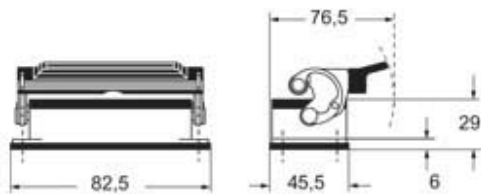

Part number

CHIE 06 L

Bulkhead mounting housing, E-Xtreme® C-TYPE series, with 1 lever, size "44.27"

Product description

Product type	Bulkhead mounting housing
Series	E-Xtreme® C-TYPE
Closing type	with 1 lever
Size	size "44.27"

Technical data

IP degree of protection	IP66/IP69
--------------------------------	-----------

Further technical details

Weight	113,25 g
---------------	----------

General ordering information

EAN13 code	8015747223225
-------------------	---------------

Packaging Information

Packaging weight	4,53 kg
Packaging volume	30,43 dm ³
Packaging description	Carton box
Packaging quantity	40 Pcs
Packaging EAN code	8015747260114
Sub-packaging weight	0,57 kg
Sub-packaging description	Plastic packaging
Sub-packaging quantity	5 Pcs
Sub-packaging EAN barcode	8015747223423

Part number

CHIE 06 L

Catalogue drawings

Catalogue drawings

Notes

Dimensions shown in mm are not binding and may be changed without notice.