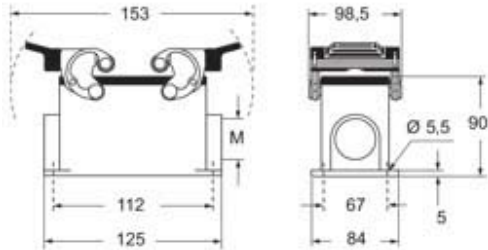

Part number

MHPE 32.50

Surface mounting housing, E-Xtreme® C-TYPE series, with 2 levers, M50 cable entry, size "77.62"

Product description

Product type	surface mounting housing
Series	E-Xtreme® C-TYPE
Closing type	with 2 levers
Size	size "77.62"
Cable entry	M50

Technical data

IP degree of protection	IP66/IP69
--------------------------------	-----------

Further technical details

Weight	2,50 g
---------------	--------

General ordering information

EAN13 code	8015747254861
-------------------	---------------

Packaging Information

Packaging length	475,00 mm
Packaging height	200,00 mm
Packaging width	150,00 mm
Packaging volume	14,25 dm ³
Packaging description	Carton box
Packaging quantity	4 Pcs
Packaging EAN code	8015747278447
Sub-packaging length	116,00 mm
Sub-packaging height	113,00 mm
Sub-packaging width	142,00 mm
Sub-packaging volume	1,86 dm ³
Sub-packaging description	Carton box
Sub-packaging quantity	1 Pcs
Sub-packaging EAN barcode	8015747278454

Part number

MHPE 32.50

Catalogue drawings

Notes

Dimensions shown in mm are not binding and may be changed without notice.
