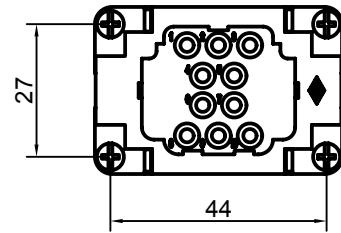

Diritti riservati All rights reserved

Date 29.11.2006

Sign.

CQEF 10

female insert, crimp, 10P 16A 500V

Scale

1:1