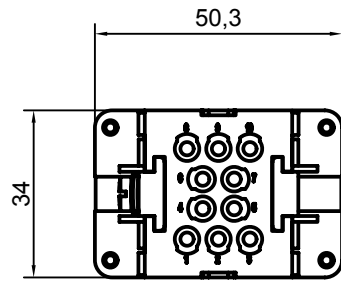

Diritti riservati All rights reserved

Date 29.11.2006

Sign.

CQEF 10

female insert, crimp, 10P 16A 500V

Scale

1:1