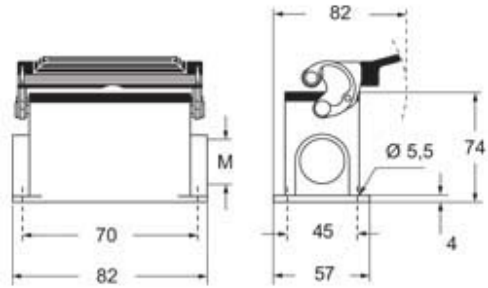

Part number

MAPE 06 L32

Catalogue drawings

Notes

Dimensions shown in mm are not binding and may be changed without notice.