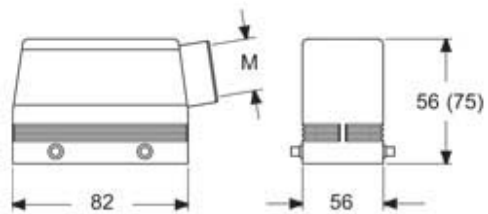

Part number

MHOE 50.25

Hood, E-Xtreme® C-TYPE series, with 4 pegs,
M25 side cable entry, size "66.40"

Product description

Product type	hood
Series	E-Xtreme® C-TYPE
Closing type	with 4 pegs
Size	size "66.40"
Cable entry	side cable entry M25

Technical data

IP degree of protection	IP66/IP69
--------------------------------	-----------

General ordering information

EAN13 code	8015747254847
-------------------	---------------

Part number

MHOE 50.25

Catalogue drawings

Notes

Dimensions shown in mm are not binding and may be changed without notice.
