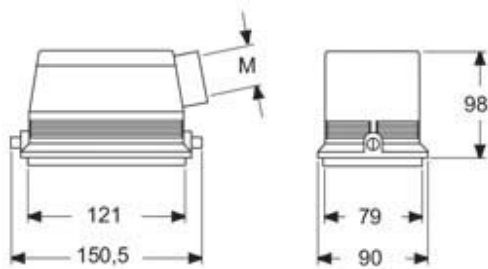

Part number

MHOE 48 L40

Hood, E-Xtreme® C-TYPE series, with 2 pegs,
M40 side cable entry, size "104.62"

Product description

Product type	hood
Series	E-Xtreme® C-TYPE
Closing type	with 2 pegs
Size	size "104.62"
Cable entry	side cable entry M40

Technical data

IP degree of protection	IP66/IP69
--------------------------------	-----------

General ordering information

EAN13 code	8015747254830
-------------------	---------------

Part number

MHOE 48 L40

Catalogue drawings

Notes

Dimensions shown in mm are not binding and may be changed without notice.
