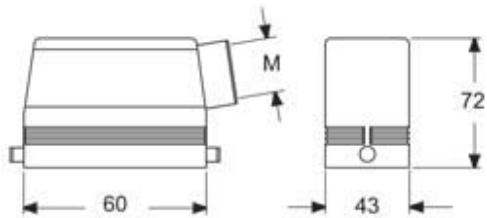

Part number

MAOE 06 L32

Catalogue drawings

Notes

Dimensions shown in mm are not binding and may be changed without notice.