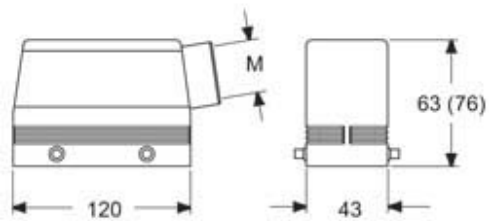

Part number

MHOE 24.32

Hood, E-Xtreme® C-TYPE series, with 4 pegs,
M32 side cable entry, size "104.27"

Product description

Product type	hood
Series	E-Xtreme® C-TYPE
Closing type	with 4 pegs
Size	size "104.27"
Cable entry	side cable entry M32

Technical data

IP degree of protection	IP66/IP69
--------------------------------	-----------

General ordering information

EAN13 code	8015747254809
-------------------	---------------

Part number

MHOE 24.32

Catalogue drawings

Notes

Dimensions shown in mm are not binding and may be changed without notice.
