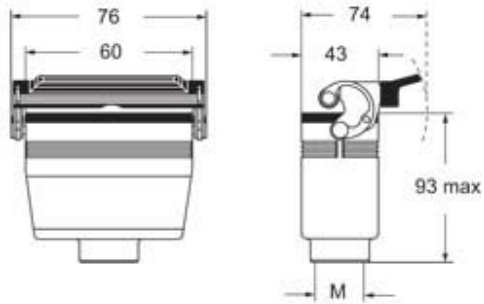

Part number

MAVE 06 LG32

Hood, E-Xtreme® C-TYPE series, with 1 lever, M32 top cable entry, size "44.27", high construction

Product description

Product type	Hood
Series	E-Xtreme® C-TYPE
Closing type	with 1 lever
Size	size "44.27"
Cable entry	top cable entry M32
Specification	high construction

Technical data

IP degree of protection	IP66/IP69
--------------------------------	-----------

General ordering information

EAN13 code	8015747254311
-------------------	---------------

Part number

MAVE 06 LG32

Catalogue drawings

Notes

Dimensions shown in mm are not binding and may be changed without notice.
