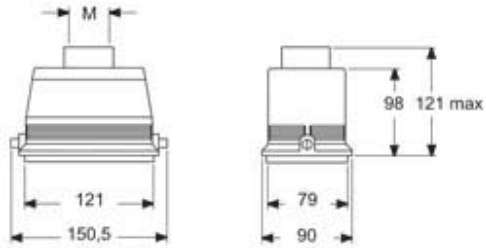

Part number

MHVE 48 L40

Hood, E-Xtreme® C-TYPE series, with 2 pegs,
M40 top cable entry, size "104.62"

Product description

Product type	hood
Series	E-Xtreme® C-TYPE
Closing type	with 2 pegs
Size	size "104.62"
Cable entry	top cable entry M40

Technical data

IP degree of protection	IP66/IP69
--------------------------------	-----------

General ordering information

EAN13 code	8015747255035
-------------------	---------------

Part number

MHVE 48 L40

Catalogue drawings

Notes

Dimensions shown in mm are not binding and may be changed without notice.
