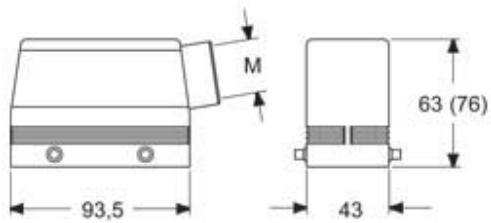

Part number

MHOE 16.25

Catalogue drawings

Notes

Dimensions shown in mm are not binding and may be changed without notice.